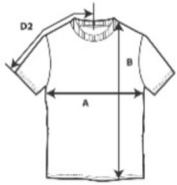

Country of Origin

Bangladesh

Case Packs

XS - XL 72 PIECES

Colours

18

SKU's

90

Youth

SPECIFICATIONS

Centimeters	Tol-	Tol+	XS	S	M	L	XL
Chest (A)	2.540	2.540	35.560	40.640	43.180	45.720	48.260
Length from HPS (B)	2.540	2.540	45.720	52.070	55.880	59.690	63.500
Sleeve length (Center back) (D2)	1.905	1.905	29.210	34.290	36.830	39.370	41.910

Inches	Tol-	Tol+	XS	S	M	L	XL
Chest (A)	1.000	1.000	14.000	16.000	17.000	18.000	19.000
Length from HPS (B)	1.000	1.000	18.000	20.500	22.000	23.500	25.000
Sleeve length (Center back) (D2)	0.750	0.750	11.500	13.500	14.500	15.500	16.500